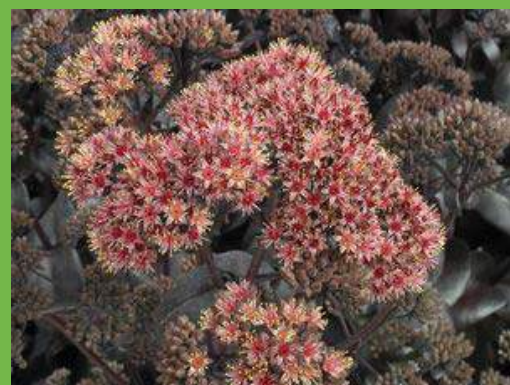

Tubestock Trader

February 2017

AUSTRALIAN NEW RELEASES!

Heuchera 'Caramel' T/C

Heuchera 'Red Sea' T/C

Heuchera 'Black Sea' T/C

NEW LINE

Sedum telephium 'Postman's Pride' T/C