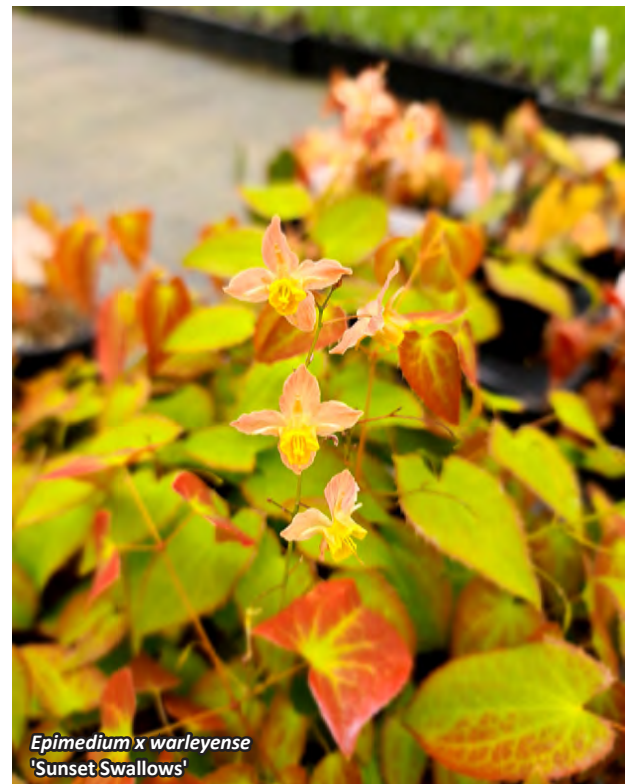

Epimedium leptorrhizum
'Fairy Wings'

Epimedium rhizomatosum
'Bronze Swallows'

Epimedium wushanense
'Sandy Claws'

Epimedium x omeiense
'Myriad Years'

Epimedium x warleyense
'Sunset Swallows'

Plant Name	Common Name	Flower Details		\$				
		Color	Period					
LARGER POTS								
Epimedium x youngianum 'Shikinomai' 10cm	Shikinomai Barrenwort	white	Sep-Nov	\$4.85	E	SF	M	SH0
Hosta plantaginea 'Grandiflora' 10cm	Fragrant Flowered Hosta	pale blue	Nov-Jan	\$2.25	D	SF	M	SH0
Ledebouria socialis 10cm	Wood Hyacinth	green+white	Oct-Dec	\$2.05	E	PS	L	BE