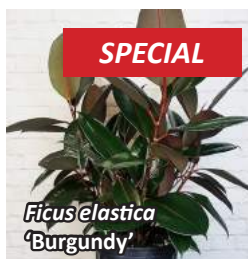

Plant Name	Common Name	Flower Details		$	
		Color	Period		
LARGER POTS					
Hosta 'Blue Mouse Ears' 10cm	Hosta Blue Mouse Ears	lavender	Dec-Feb	$5.70	D X SF M R
Hosta 'Golden June' 10cm	Golden June	lavender	Nov-Feb	$5.70	D PS M R
Hosta 'Great Expectations' 10cm	Gold Edged Plantain Lily	pale mauve	Nov-Jan	$5.70	D SF M SH2
Hosta 'Halcyon' 10cm	Blue Hosta	lavender	Dec-Mar	$5.70	D X SS M R
Hosta 'Pacific Blue Edger' 10cm	Blue Edge Plantain Lily	pale lavender	Nov-Feb	$5.70	D SF M R
Hosta plantaginea 'Grandiflora'	Fragrant Flowered Hosta	pale blue	Nov-Jan	$2.60	D SF M SH0
Hosta plantaginea 'Grandiflora' 10cm	Fragrant Flowered Hosta	pale blue	Nov-Jan	$5.70	D SF M SH0
Hosta sieboldiana 'Blue Angel' 10cm	Blue Plantain Lily	white	Dec-Feb	$5.70	D X SF M SH0