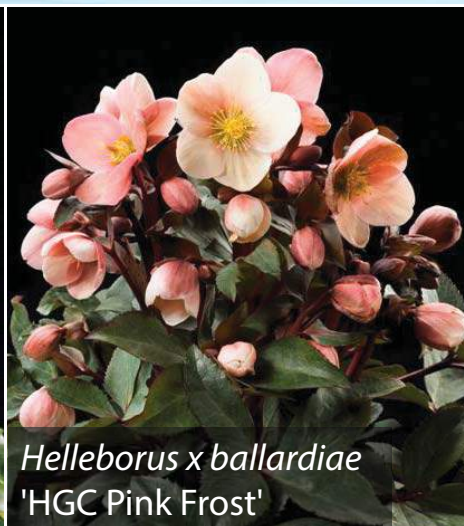

Tubestock Trader

April 2017

Helleborus niger
'HGC Josef Lemper' TM

Helleborus x ballardiae
'HGC Pink Frost'

Salvia leucantha 'Red Harry'

Early Flowerer!

Clive's Comments

I am sitting at the Melbourne International Flower and Garden Show enjoying a brief respite from our stand. It is a delightful autumn day in Melbourne and the atmosphere is really positive. So far this year's show has been great – numbers are good, displays are high quality and it just feels good.