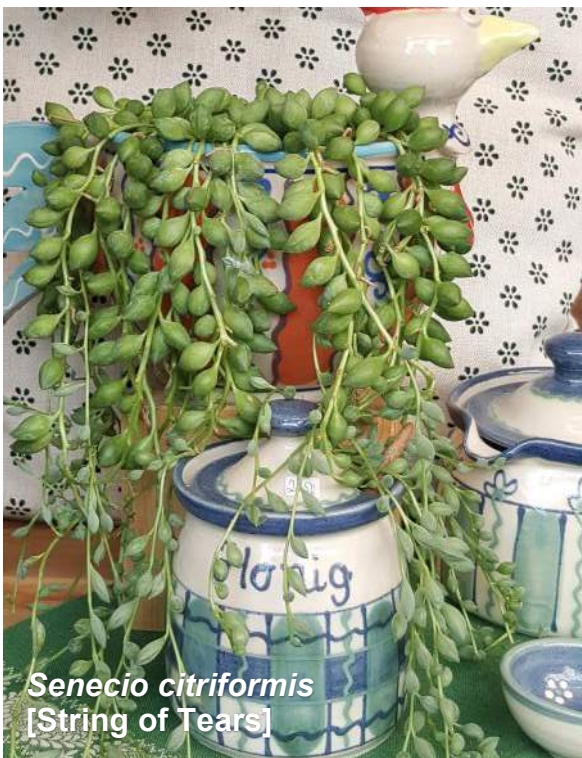

Crassula muscosa

Crassula 'Isabella'

Senecio citrifolius
[String of Tears]