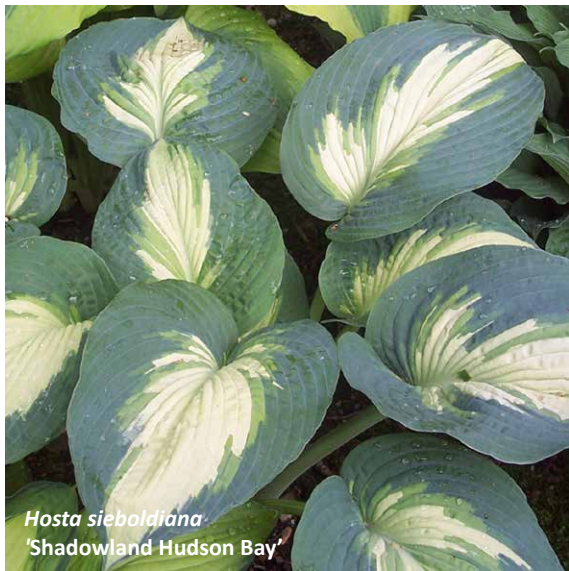

NEW RELEASE

Plant Transport Information:

Victoria:
David Ellis 0417 598 120
Rangeview Transport 03 9737 9999
Van Berkel Plant Transport
03 9737 9711

New South Wales / ACT:
David Ellis 0417 598 120
Evelyn Logistics 0432 607 926
Rangeview Transport 03 9737 9999

Queensland:
Rangeview Transport 03 9737 9999
Rosewood Transport 02 9654 1100

Tasmania:
Tasmania Plant Transport
0419 342 867

Western Australia:
Bohaul: Please contact direct:
03 9401 1444
Jayde: Please contact direct.:
03 8368 2900

Northern Territory:
ABC: Under 4ctns-$50, 4-12ctns-$120
(ex Adelaide)
12ctns & over—$240 Min $50+21%
fuel+GST

South Australia:
Rangeview Transport 03 9737 9999

Larkman Nurseries Ordering T&C:

- 42 / 56 tubes per tray - Minimum order 6 trays. Unless pickup preferred.
- 2 trays per carton (some transport companies eg Bohaul require cartons).
- Trays charged at 90 cents. Cartons at $4.50.
- We will give credit for trays purchased from us and returned in good condition.
- Min order 21 per variety
- Min forward order is 6 trays.
- Plants are grown in 50 x 75 mm root trainer tubes. Forestry 70mm and 75 x 110mm tubes available on pre-orders.
- Export orders are packed in cartons of 90-100 tubes.
- **Our terms are pre payment for new customers and 30 days net for established customers. GST will be added.**
- All tubes are packed and despatched in excellent condition.
- Our responsibility ceases when transport company accepts the plants.
- 20 cent per unit surcharge when ordering by half trays.

Claims for damaged stock should be directed to the transport company and we should be notified within 7 days and photos of damaged stock supplied. Please note that most transport companies have a minimum freight charge.