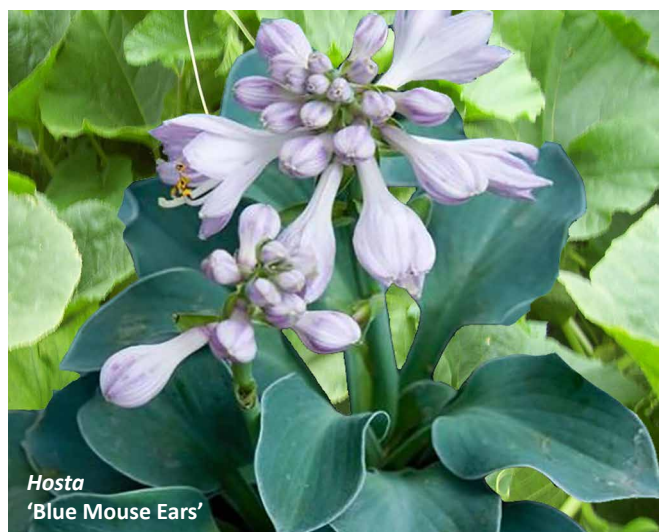

Symphotrichum lateriflorum 'Lady in Black'

Symphotrichum lateriflorum 'Prince'

Verbena peruviana 'Cadet Red'

Verbena peruviana 'Cadet White'

Plant Name	Common Name	Flower Details		\$	
		Color	Period		
LARGER POTS					
Epimedium grandiflorum 'Silver Queen' 10cm	Silver Queen Fairy Wings	white	Aug-Oct	\$3.50	E SF M SH2
Epimedium sutchuenense 10cm Restricted - Tas/WA	Sichuan Fairy Wings	purple+white	Sep-Nov	\$3.50	E SF M SH2
Epimedium x versicolor 'Sulphureum' 10cm	Yellow Barrenwort	soft yellow	Sep-Nov	\$3.50	E PF M SH1
Epimedium x youngianum 'Mardi Gras' 10cm	Epimedium Mardi Grass	mauwpinkwhtyell	Sep-Nov	\$3.50	E SF M SH0
Hosta 'Blue Mouse Ears' 10cm	Hosta Blue Mouse Ears	lavender	Dec-Feb	\$5.70	D X SF M R
Hosta 'Dew Drop' 10cm	Lavender Plantain Lily	pale lavender	Nov-Feb	\$5.70	D X SF M R
Hosta 'Great Expectations' 10cm	Gold Edged Plantain Lily	pale mauve	Nov-Jan	\$5.70	D SF M SH2
Hosta 'Halcyon' 10cm	Blue Hosta	lavender	Dec-Mar	\$5.70	D X SS M R
Hosta 'Jade Cascade' 10cm	Jade Plantain Lily	lavender	Nov-Jan	\$5.70	D SF M R
Hosta plantaginea 'Grandiflora' 10cm	Fragrant Flowered Hosta	pale blue	Nov-Jan	\$5.70	D SF M SH0
Hosta sieboldiana 'Blue Angel' 10cm	Blue Plantain Lily	white	Dec-Feb	\$5.70	D X SF M SH0
Hydrangea quercifolia 20cm	Oak Leaved Hydrangea	white	Dec-Feb	\$15.00	D V PF M C2SH2
Pelargonium graveolens 10cm	Rose Scented Geranium	pink	Sep-Dec	\$4.15	E O PS M SH3